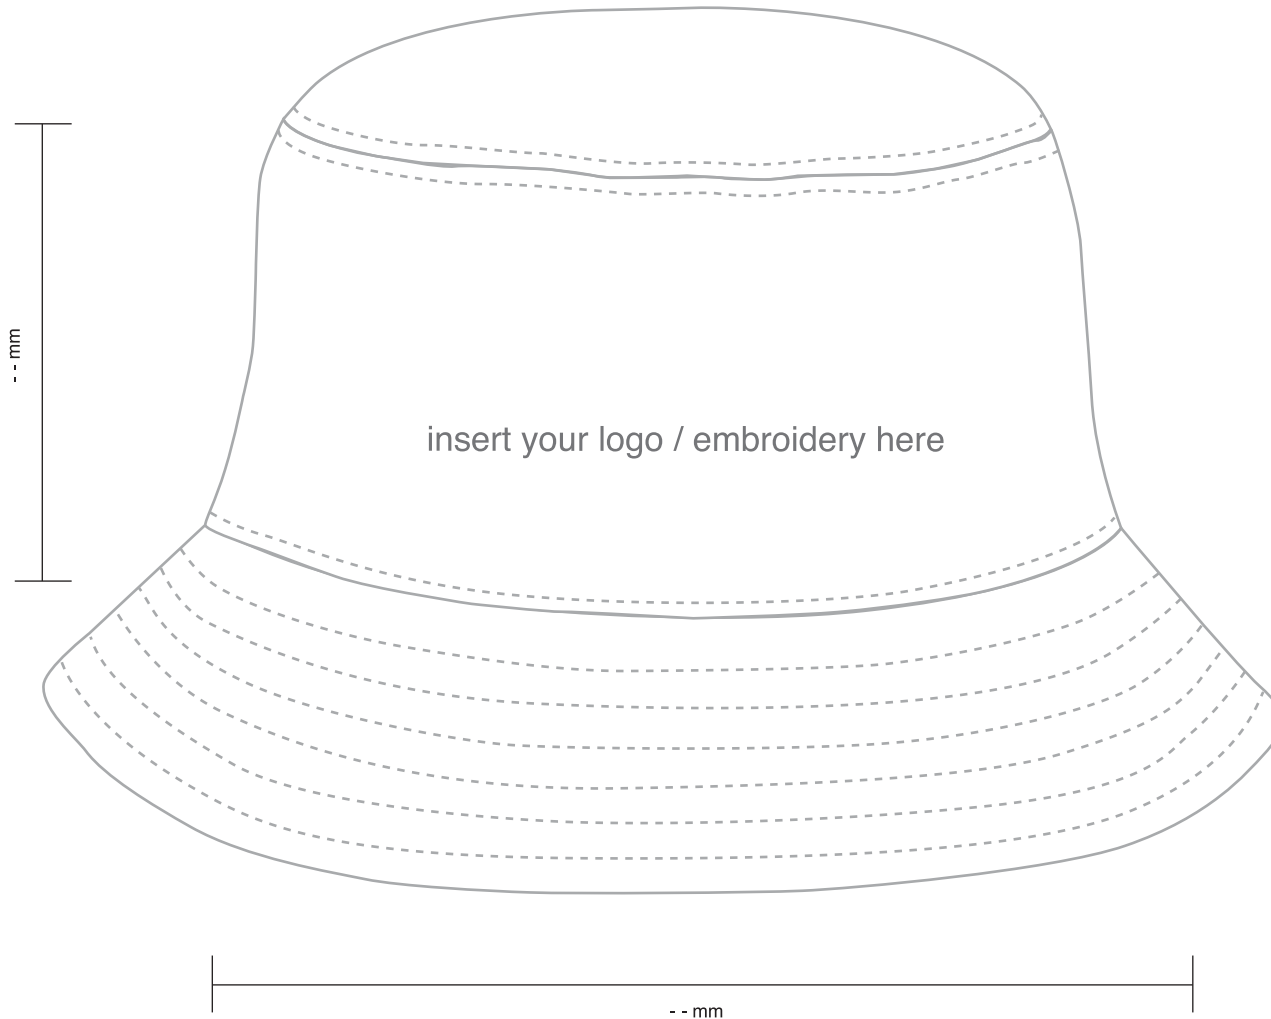

FRONT - PANELS

Embroidery

EMBROIDERY
TYPE: (3D / FLAT)

SPECIFY THREAD
COLORS:

- 3D ☐
- ☐
- ☐
- ☐

- Type pantone here
- Type pantone here
- Type pantone here
- Type pantone here

PLACEMENT: