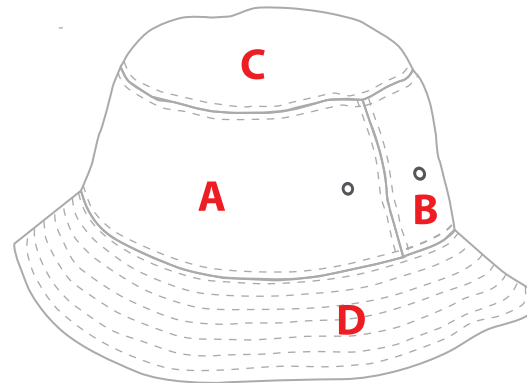

BUCKET HAT

PREMIUM HEADWEAR MANUFACTURER

GCID: _ _ _ _ _

ADDITIONAL ARTWORK FILES:

FRONT - PANELS

Embroidery

EMBROIDERY
TYPE: (3D / FLAT)

SPECIFY THREAD
COLORS:

- 3D
-
-
-

- Type pantone here
- Type pantone here
- Type pantone here
- Type pantone here

PLACEMENT:

BUCKET HAT

PREMIUM HEADWEAR MANUFACTURER

GCID: _ _ _ _ _

STITCHING

- | | |
|----------------------------|----------------|
| PANEL: | COLOR: |
| A <input type="checkbox"/> | To match panel |
| B <input type="checkbox"/> | To match panel |
| C <input type="checkbox"/> | To match panel |
| TOP VISOR: | |
| D <input type="checkbox"/> | To match visor |
| UNDER VISOR: | |
| E <input type="checkbox"/> | To match visor |

EYELETS

- | | |
|----------------------------|----------------------|
| PANEL: | COLOR: |
| A <input type="checkbox"/> | To match panel color |
| B <input type="checkbox"/> | To match panel color |

EXTERIOR